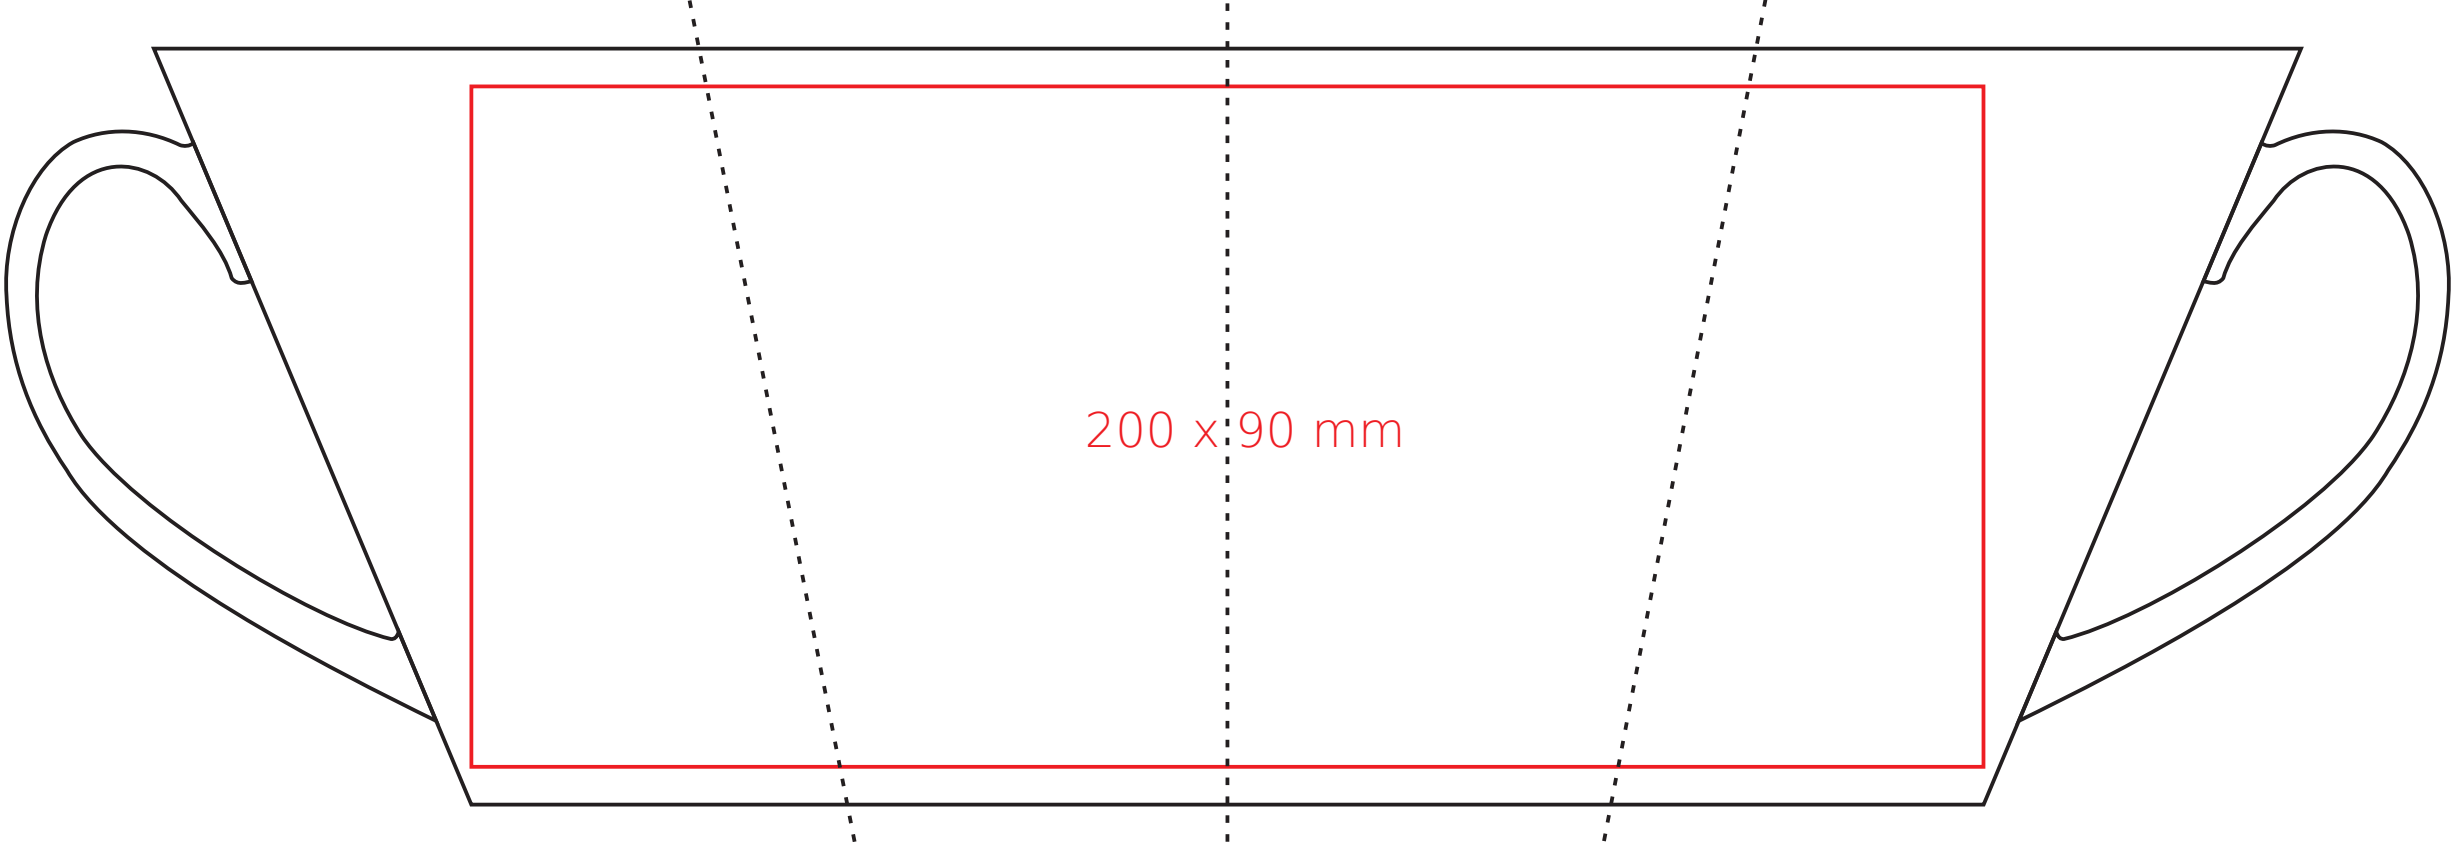

# M/061 Latte Art

300 ml / h: 101 mm / Ø 91 mm

[How to prepare print material](#)

meaning

— Sublimation