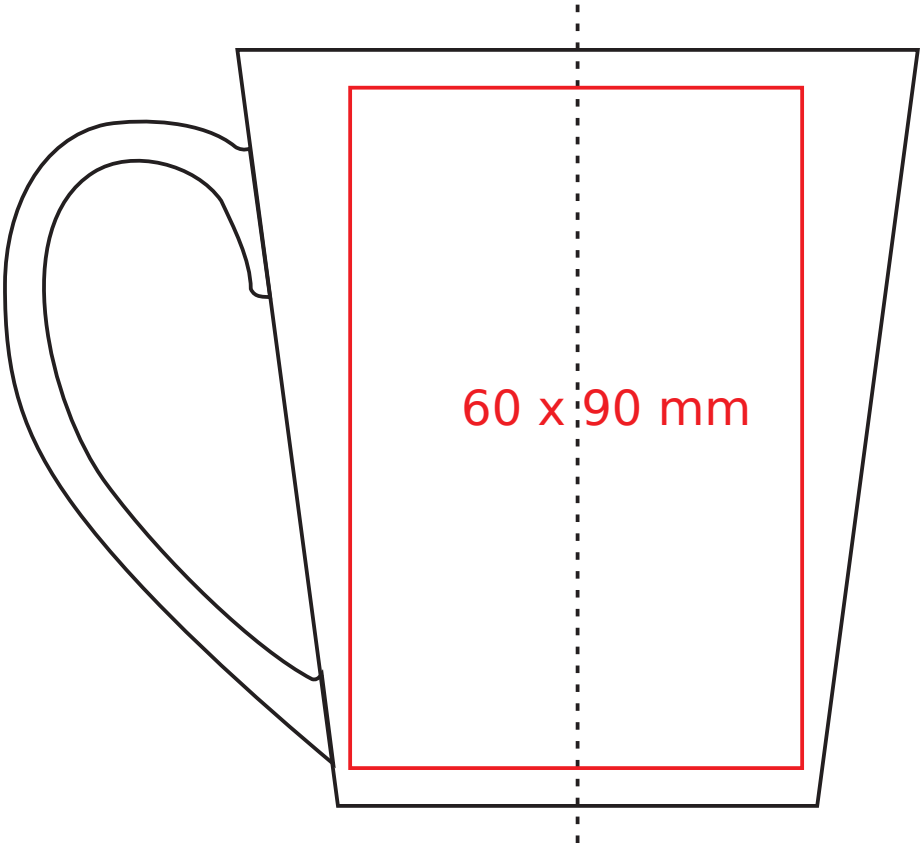

# M/061 Latte Art

300 ml / h: 101 mm / Ø 91 mm

[How to prepare print material](#)

meaning

— Sublimation