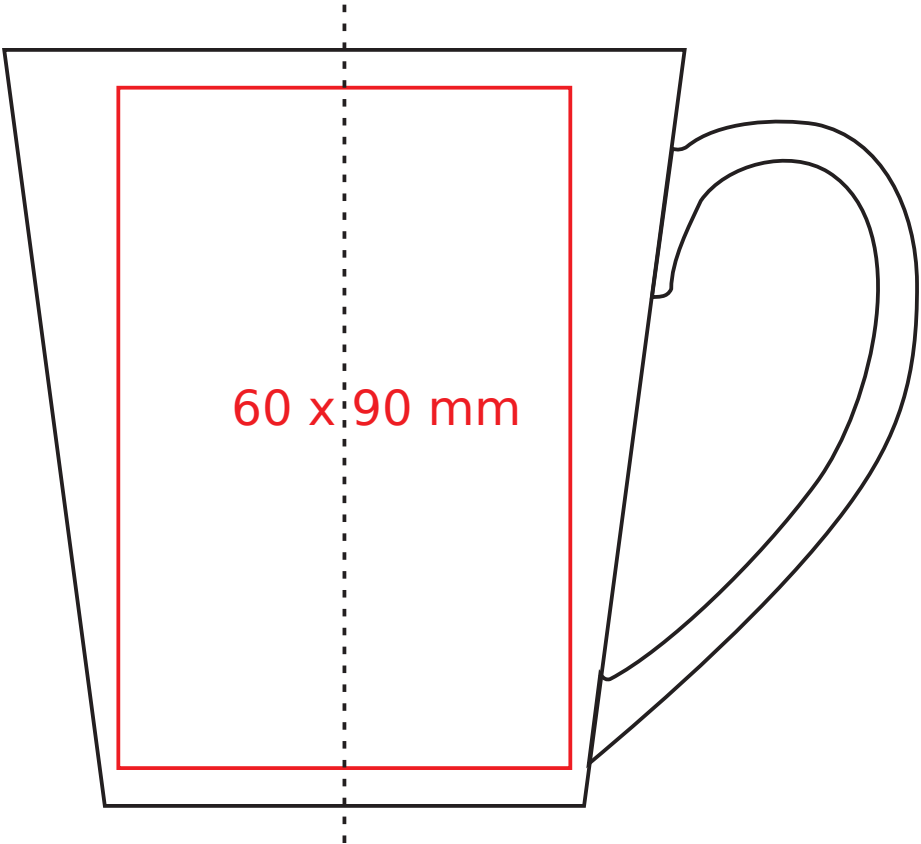

# M/061 Latte Art

300 ml / h: 101 mm / Ø 91 mm

[How to prepare print material](#)

meaning

— Sublimation