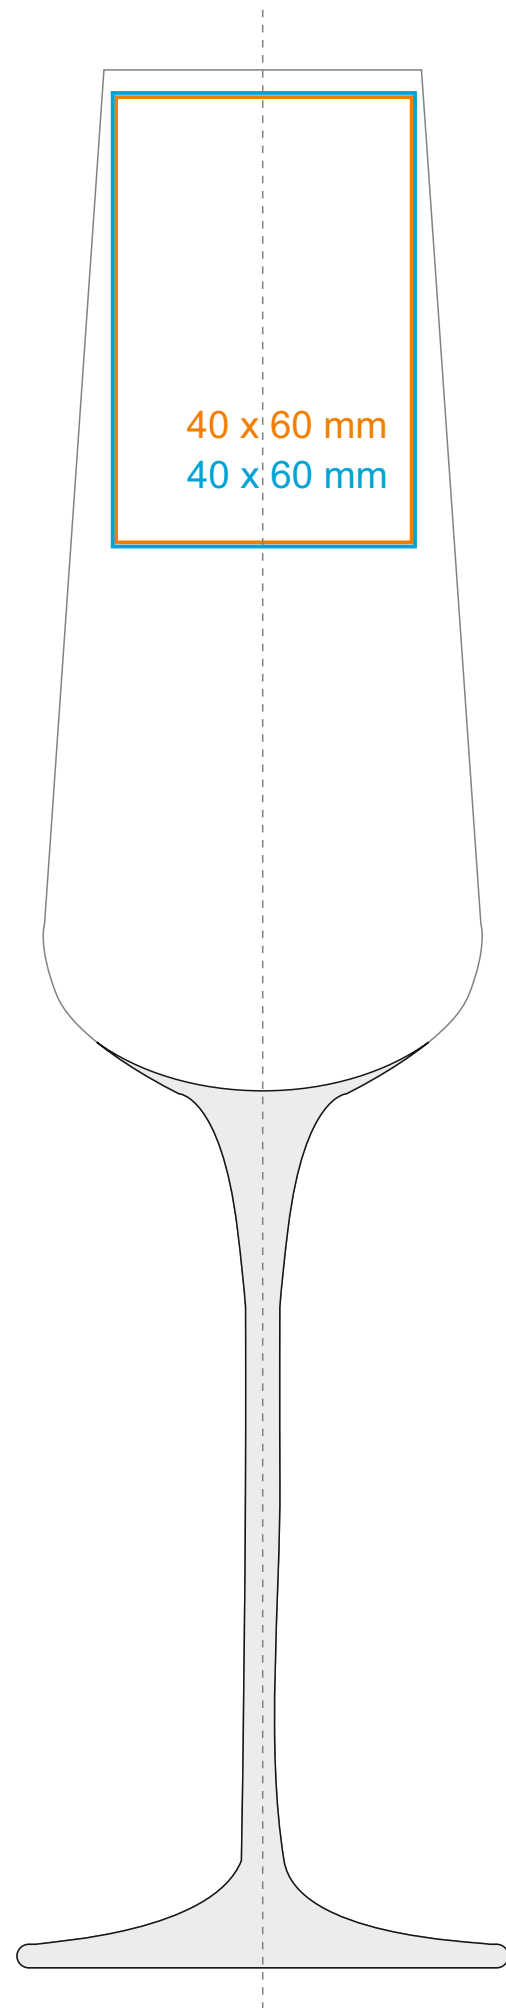

G_539 Prosecco

210 ml / h: 251 mm / Ø 42 mm

*In the case of projects for transfer print running outside of the standard print area, please contact our sales department.

[How to prepare print material](#)

meaning

- Transfer Print
- Laser Engraving