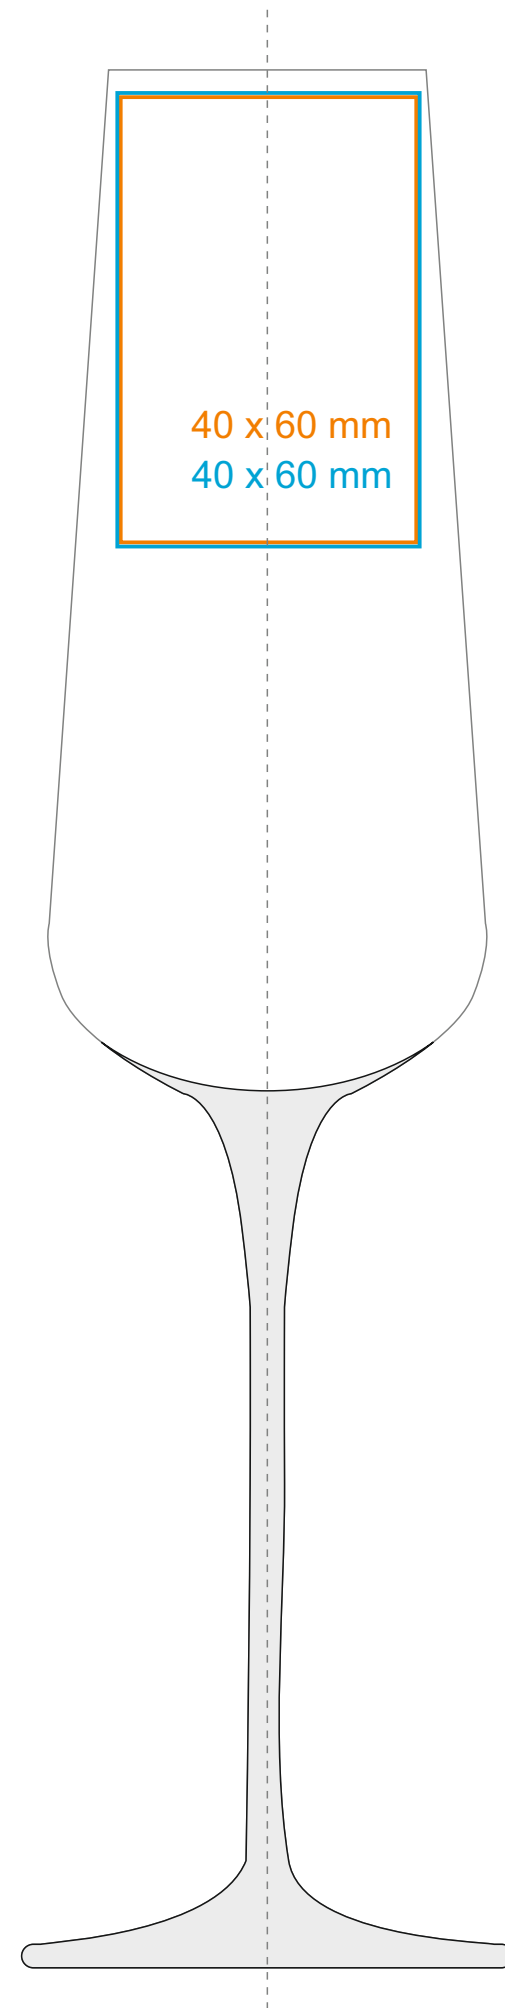

G_539 Prosecco

210 ml / h: 251 mm / Ø 42 mm

*In the case of projects for transfer print running outside of the standard print area, please contact our sales department.

[How to prepare print material](#)

meaning

- Transfer Print
- Laser Engraving