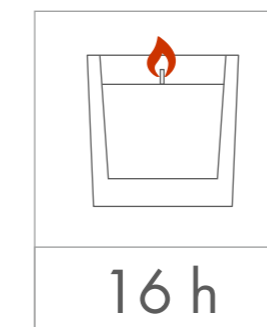

Standard  
printing  
area

Transfer print,  
Sensitive Touch (sandblasting)  
one / four-sided

40 x 40 mm

40 x 40 mm

40 x 40 mm

40 x 40 mm

dimensions  
of the candle

minimum  
burning time

paraffin

soy  
wax

Standard  
printing  
area

Transfer print,  
Sensitive Touch (sandblasting)  
one / four-sided

55 x 55 mm

55 x 55 mm

55 x 55 mm

55 x 55 mm

dimensions  
of the candle

minimum  
burning time

paraffin

soy  
wax

Standard  
printing  
area

Transfer print,  
Sensitive Touch (sandblasting)  
one / four-sided

dimensions  
of the candle

minimum  
burning time