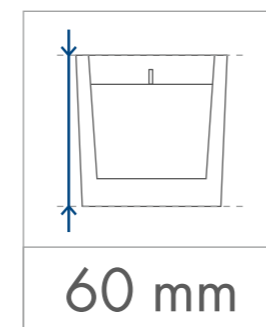

Standard  
printing  
area

Transfer print,  
Sensitive Touch (sandblasting)  
one / four-sided

40 x 40 mm

40 x 40 mm

40 x 40 mm

40 x 40 mm

dimensions  
of the candle

minimum  
burning time

paraffin

soy  
wax

Standard  
printing  
area

Transfer print,  
Sensitive Touch (sandblasting)  
one / four-sided

55 x 55 mm

55 x 55 mm

55 x 55 mm

55 x 55 mm