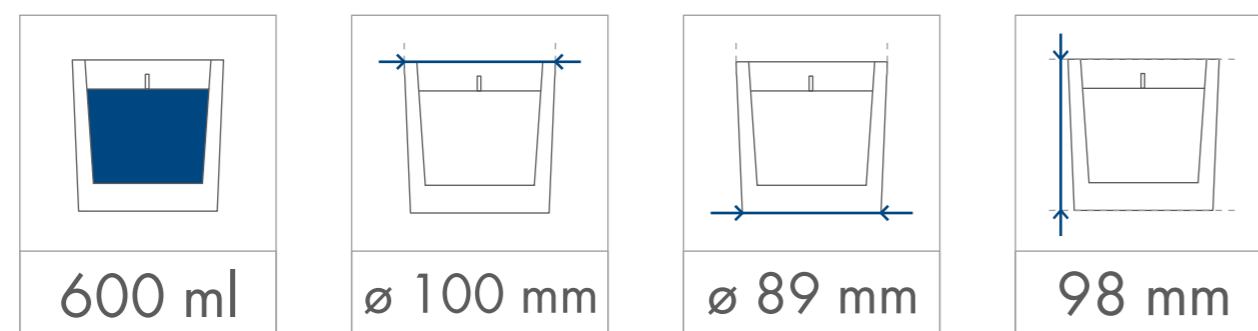

Standard  
printing  
area

Transfer print,  
Sensitive Touch (sandblasting)  
one / four-sided

40 x 40 mm

40 x 40 mm

40 x 40 mm

40 x 40 mm

dimensions  
of the candle

minimum  
burning time

paraffin

soy  
wax

Standard  
printing  
area

Transfer print,  
Sensitive Touch (sandblasting)  
one / four-sided

55 x 55 mm

55 x 55 mm

55 x 55 mm

55 x 55 mm

dimensions  
of the candle

minimum  
burning time

paraffin

soy  
wax

Standard  
printing  
area

Transfer print,  
Sensitive Touch (sandblasting)  
one / four-sided

dimensions  
of the candle

minimum  
burning time