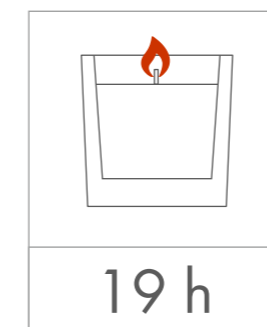

Standard  
printing  
area

Transfer print,  
Sensitive Touch (sandblasting)  
one / four-sided

40 x 40 mm

40 x 40 mm

40 x 40 mm

40 x 40 mm

dimensions  
of the candle

minimum  
burning time

paraffin

soy  
wax

Standard  
printing  
area

Transfer print,  
Sensitive Touch (sandblasting)  
one / four-sided

55 x 55 mm

55 x 55 mm

55 x 55 mm

55 x 55 mm

dimensions  
of the candle

minimum  
burning time

paraffin

soy  
wax

Standard  
printing  
area

Transfer print,  
Sensitive Touch (sandblasting)  
one / four-sided

dimensions  
of the candle

minimum  
burning time