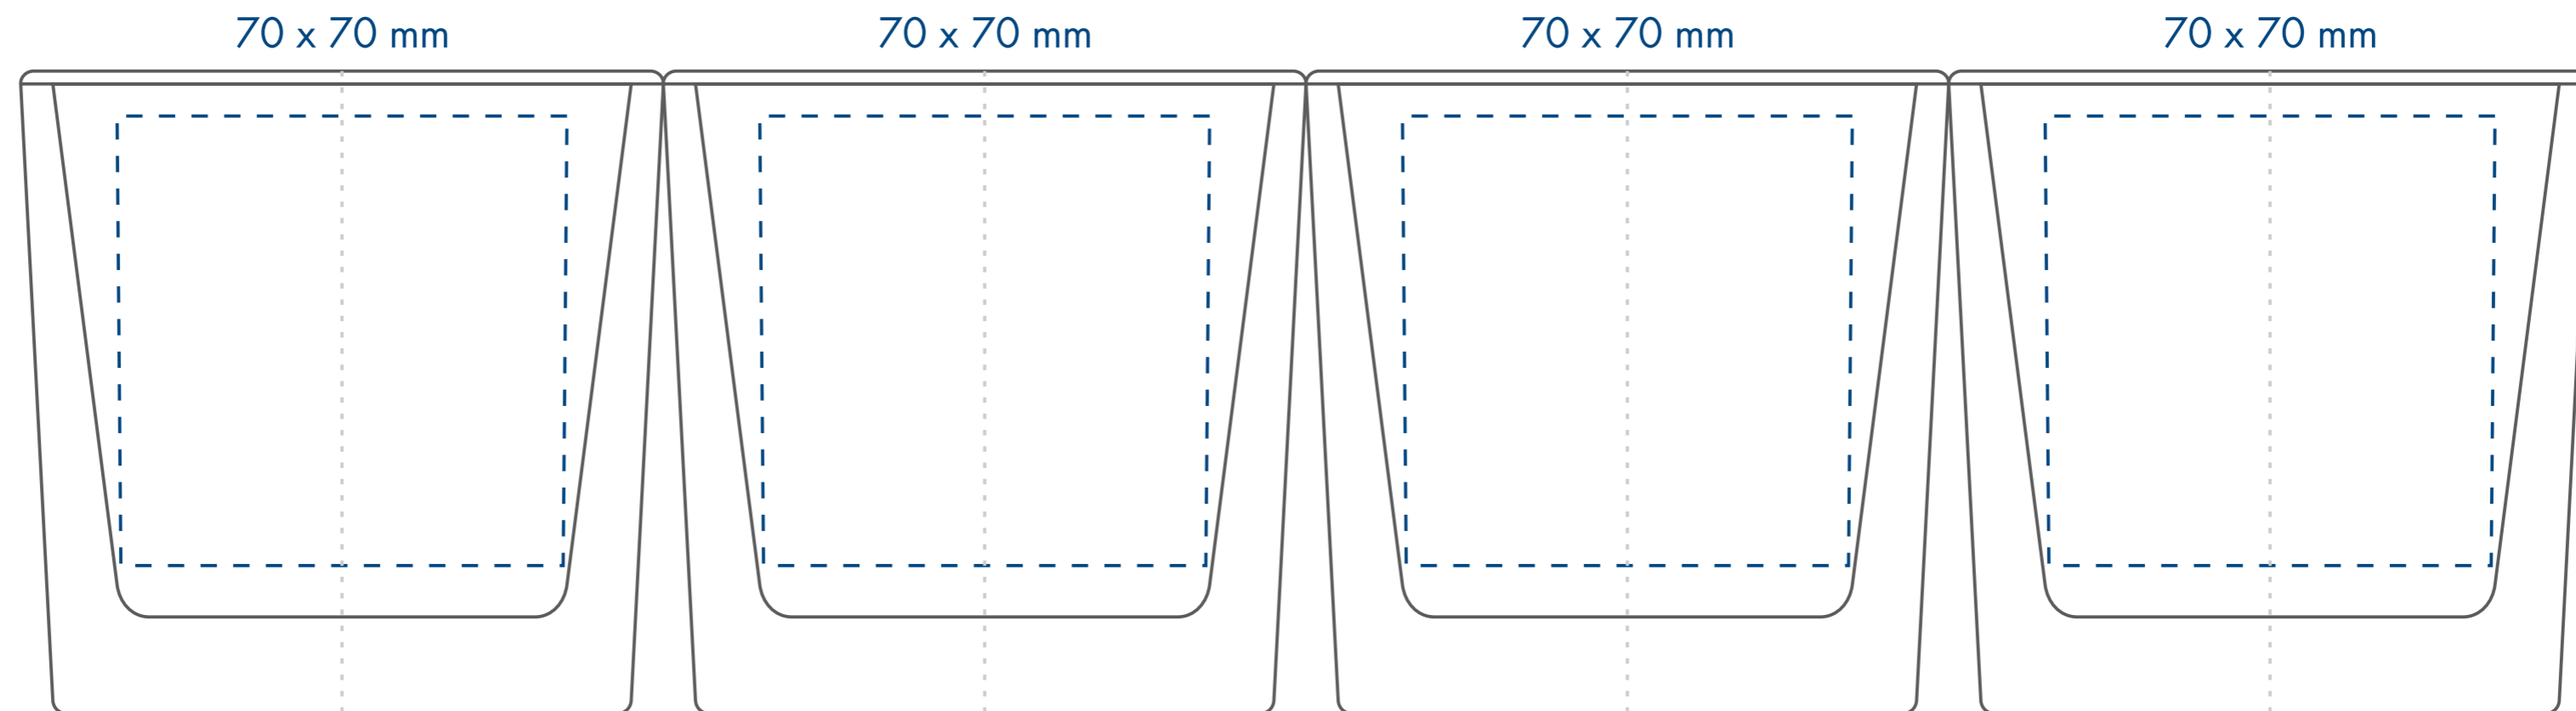

Standard  
printing  
area

Transfer print,  
Sensitive Touch (sandblasting)  
one / four-sided

40 x 40 mm

40 x 40 mm

40 x 40 mm

40 x 40 mm

dimensions  
of the candle

minimum  
burning time

paraffin

soy  
wax

Standard  
printing  
area

Transfer print,  
Sensitive Touch (sandblasting)  
one / four-sided

55 x 55 mm

55 x 55 mm

55 x 55 mm

55 x 55 mm

dimensions  
of the candle

minimum  
burning time

paraffin

soy  
wax

Standard  
printing  
area

Transfer print,  
Sensitive Touch (sandblasting)  
one / four-sided

dimensions  
of the candle

minimum  
burning time