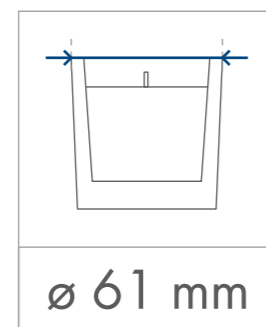

Standard  
printing  
area

Transfer print,  
Sensitive Touch (sandblasting)  
one / four-sided

40 x 40 mm

40 x 40 mm

40 x 40 mm

40 x 40 mm

dimensions  
of the candle

minimum  
burning time

paraffin

soy  
wax

Standard  
printing  
area

Transfer print,  
Sensitive Touch (sandblasting)  
one / four-sided

55 x 55 mm

55 x 55 mm

55 x 55 mm

55 x 55 mm