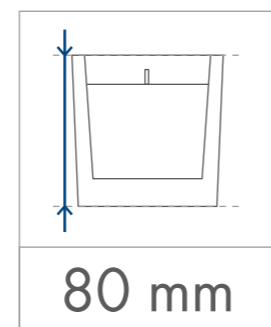

Standard  
printing  
area

Transfer print,  
Sensitive Touch (sandblasting)  
one / four-sided

40 x 40 mm

40 x 40 mm

40 x 40 mm

40 x 40 mm

dimensions  
of the candle

minimum  
burning time

paraffin

soy  
wax

Standard  
printing  
area

Transfer print,  
Sensitive Touch (sandblasting)  
one / four-sided

55 x 55 mm

55 x 55 mm

55 x 55 mm

55 x 55 mm

dimensions  
of the candle

minimum  
burning time

paraffin

soy  
wax

Standard  
printing  
area

Transfer print,  
Sensitive Touch (sandblasting)  
one / four-sided

dimensions  
of the candle

minimum  
burning time