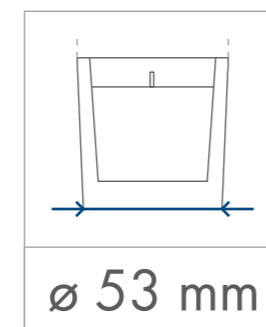

Standard  
printing  
area

Transfer print,  
Sensitive Touch (sandblasting)  
one / four-sided

40 x 40 mm

40 x 40 mm

40 x 40 mm

40 x 40 mm

dimensions  
of the candle

minimum  
burning time

paraffin

soy  
wax

Standard  
printing  
area

Transfer print,  
Sensitive Touch (sandblasting)  
one / four-sided

55 x 55 mm

55 x 55 mm

55 x 55 mm

55 x 55 mm