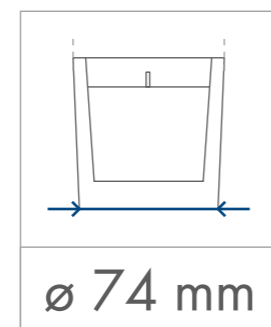

Standard  
printing  
area

Transfer print,  
Sensitive Touch (sandblasting)  
one / four-sided

40 x 40 mm

40 x 40 mm

40 x 40 mm

40 x 40 mm

dimensions  
of the candle

minimum  
burning time

paraffin

soy  
wax

Standard  
printing  
area

Transfer print,  
Sensitive Touch (sandblasting)  
one / four-sided

55 x 55 mm

55 x 55 mm

55 x 55 mm

55 x 55 mm

dimensions  
of the candle

minimum  
burning time

paraffin

soy  
wax

Standard  
printing  
area

Transfer print,  
Sensitive Touch (sandblasting)  
one / four-sided

dimensions  
of the candle

minimum  
burning time