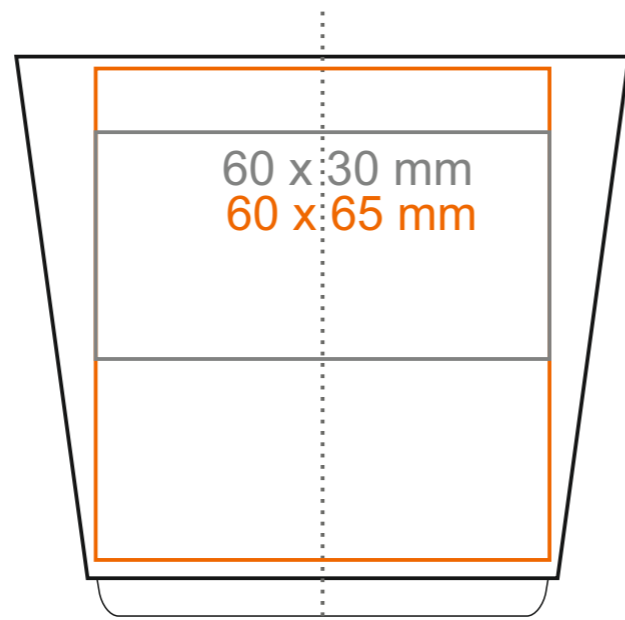

C_245 Medea set

220 ml / h: 74 mm / Ø 81 mm

spodek Ø 150 mm

Imprint on the inside
Imprint on the bottom inside
Imprint on the bottom outside

- 40 x 20 mm
- Ø 30 mm
- Ø 35 mm

*In the case of projects for transfer print running outside of the standard print area, please contact our sales department.

[How to prepare print material](#)

meaning

- Transfer Print
- Sensitive Touch
- Direct Print