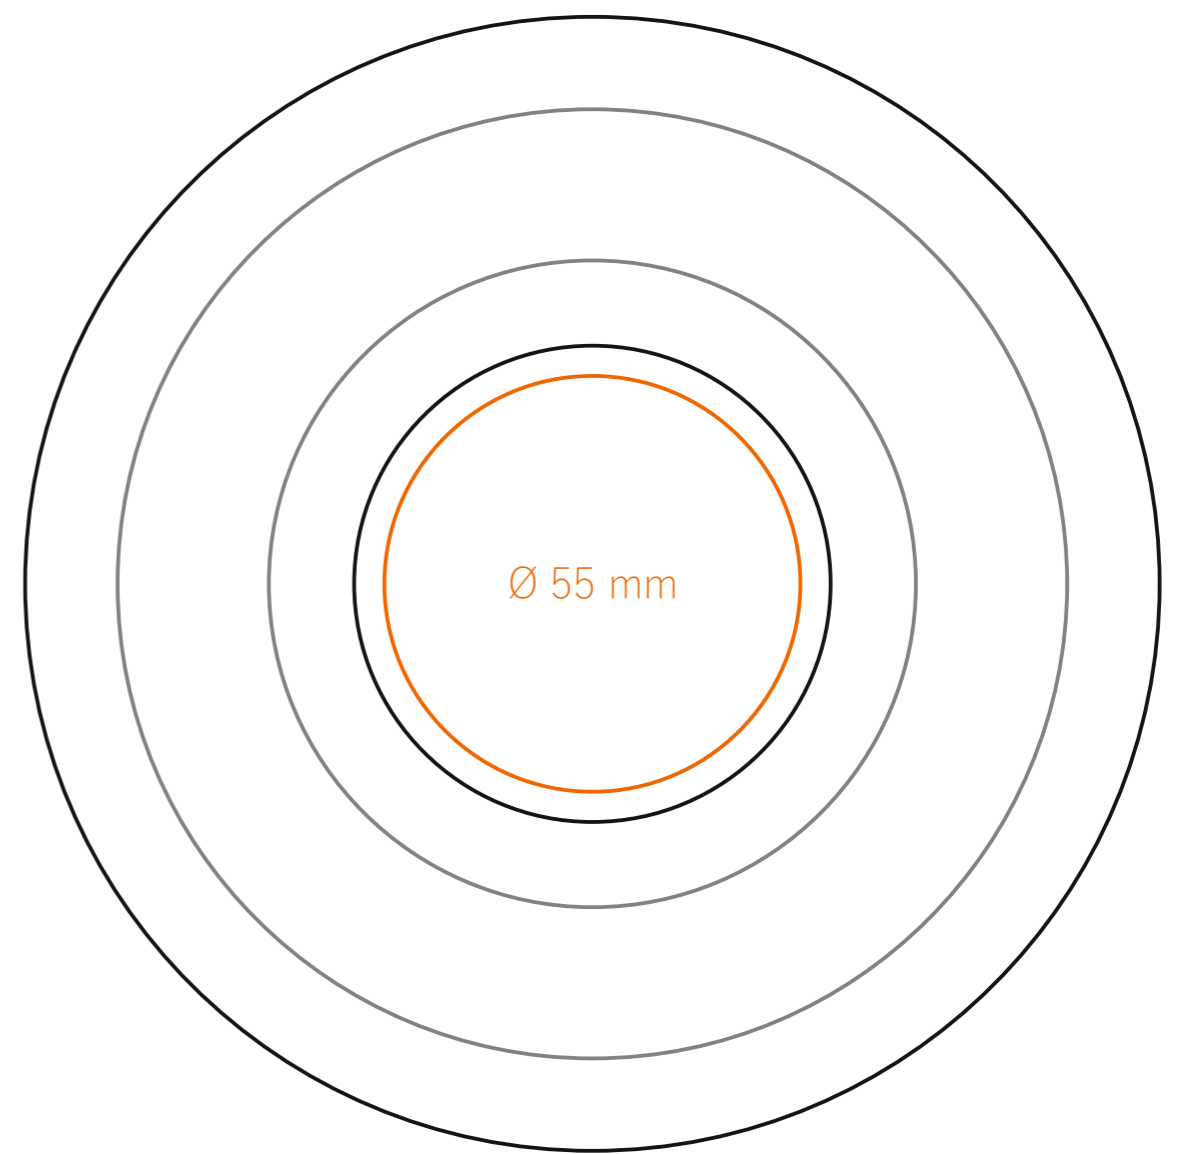

C_245 Medea set

220 ml / h: 74 mm / Ø 81 mm

spodek Ø 150 mm

Imprint on the inside
Imprint on the bottom inside
Imprint on the bottom outside

- 40 x 20 mm
- Ø 30 mm
- Ø 35 mm

*In the case of projects for transfer print running outside of the standard print area, please contact our sales department.

[How to prepare print material](#)

meaning

- Transfer Print
- Sensitive Touch
- Direct Print