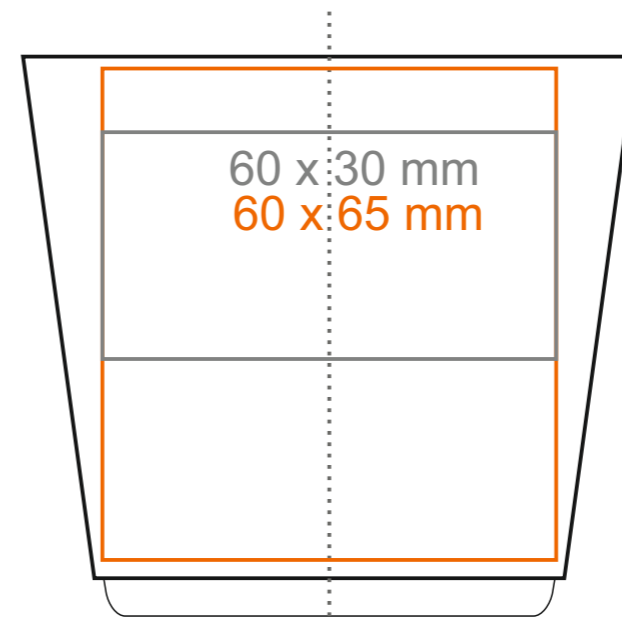

C_245 Medea set

220 ml / h: 74 mm / Ø 81 mm

spodek Ø 150 mm

Imprint on the inside
Imprint on the bottom inside
Imprint on the bottom outside

- 40 x 20 mm
- Ø 30 mm
- Ø 35 mm

*In the case of projects for transfer print running outside of the standard print area, please contact our sales department.

[How to prepare print material](#)

meaning

- Transfer Print
- Sensitive Touch
- Direct Print