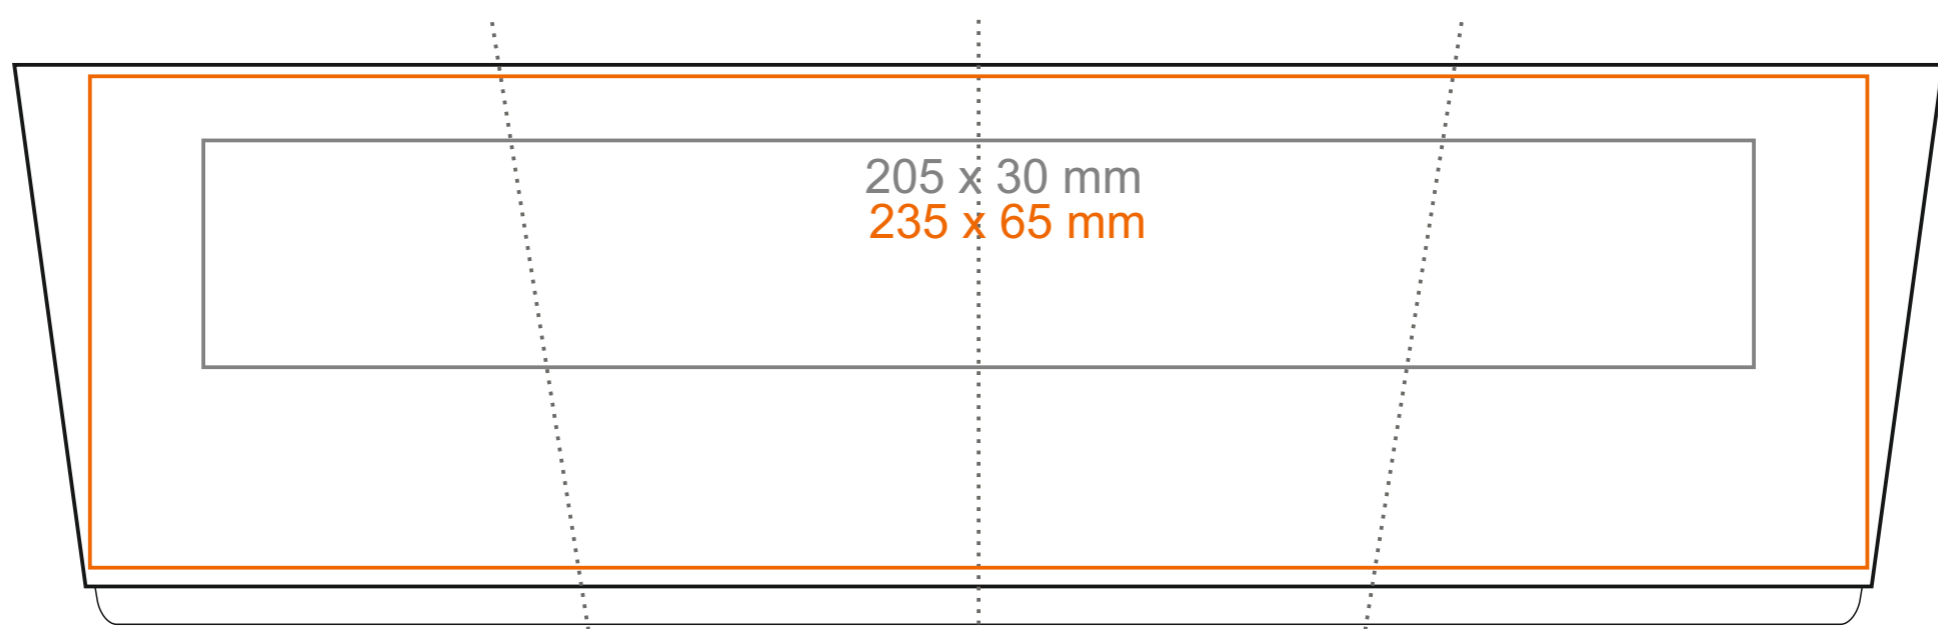

C_245 Medea set

220 ml / h: 74 mm / Ø 81 mm

spodek Ø 150 mm

Imprint on the inside
Imprint on the bottom inside
Imprint on the bottom outside

- 40 x 20 mm
- Ø 30 mm
- Ø 35 mm

*In the case of projects for transfer print running outside of the standard print area, please contact our sales department.

[How to prepare print material](#)

meaning

- Transfer Print
- Sensitive Touch
- Direct Print