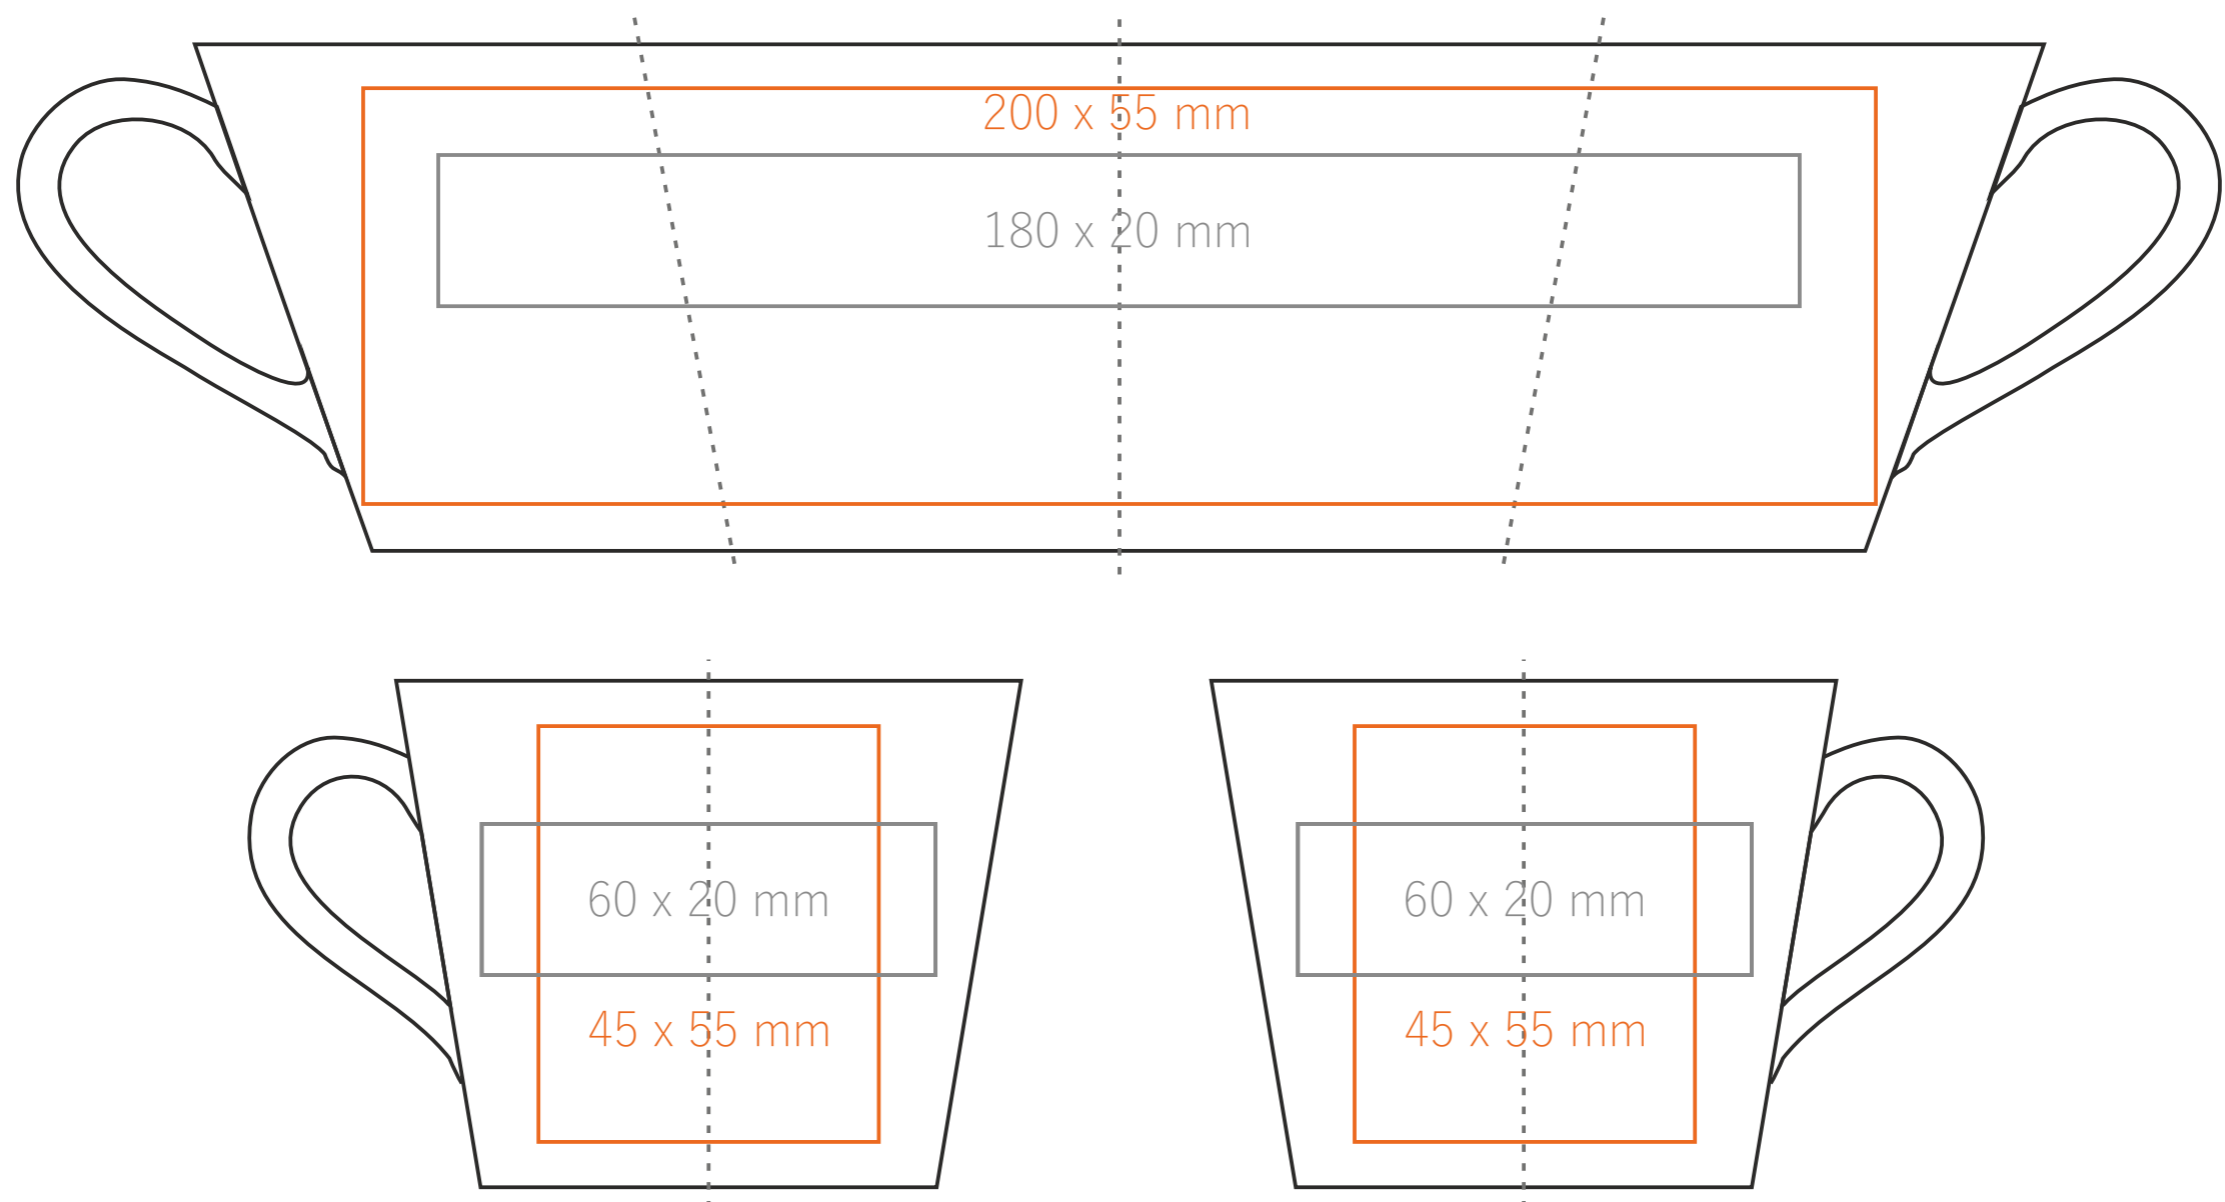

C_214 Opty set

200 ml / h: 67 mm / Ø 82 mm

saucer Ø 150 mm

Imprint on the inside

- 40 x 15 mm

Imprint on the bottom inside

- Ø 30 mm

Imprint on the bottom outside

- Ø 35 mm

*In the case of projects for transfer print running outside of the standard print area, please contact our sales department.

[How to prepare print material](#)

meaning

- Transfer Print
- Sensitive Touch
- Direct Print