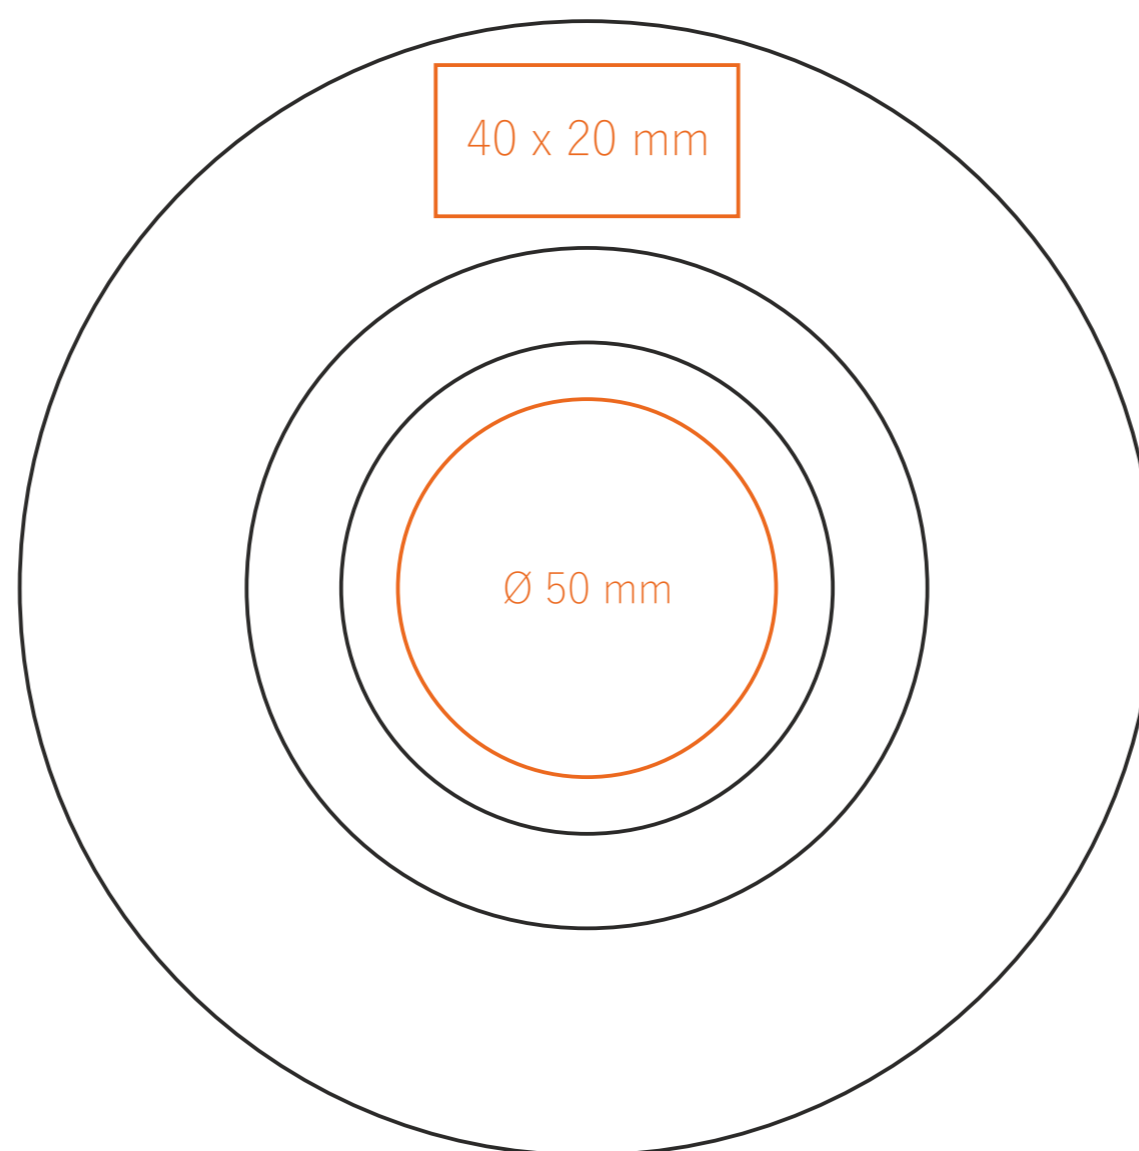

C_214 Opty set

200 ml / h: 67 mm / Ø 82 mm

saucer Ø 150 mm

Imprint on the inside

- 40 x 15 mm

Imprint on the bottom inside

- Ø 30 mm

Imprint on the bottom outside

- Ø 35 mm

*In the case of projects for transfer print running outside of the standard print area, please contact our sales department.

[How to prepare print material](#)

meaning

- Transfer Print
- Sensitive Touch
- Direct Print